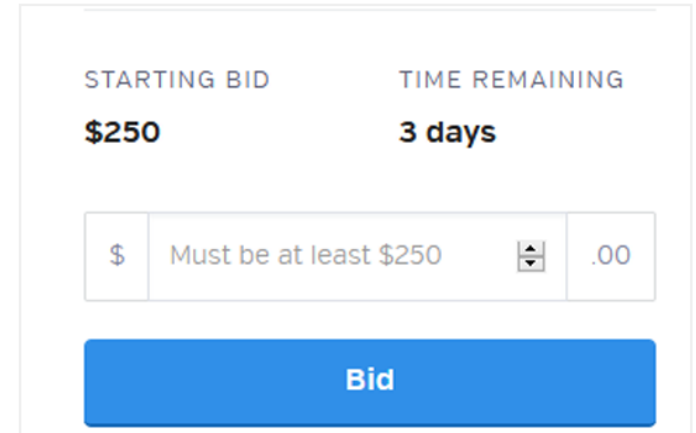

How to place a bid during the "Masquerade"

sullinsacademy.betterworld.org

1 Go to sullinsacademy.betterworld.org

2 Click the "Join the Masquerade" tile.

3 You can scroll through all of the auction items, or pick a category at the top.

4 Place a regular bid near the blue "Bid" button

How to place a bid during the "Masquerade"

sullinsacademy.betterworld.org

When you set a max bid, bids will automatically be placed on your behalf to outbid new bidders up to your max bid amount.

MAX BID AMOUNT

\$	Must be at least \$250	<input type="text"/>	.00
----	------------------------	----------------------	-----

Set your max bid

- 5** You may also set a "max" bid. After placing a max bid, your bid will increase incrementally whenever another bidder makes a bid that is less than your max bid.